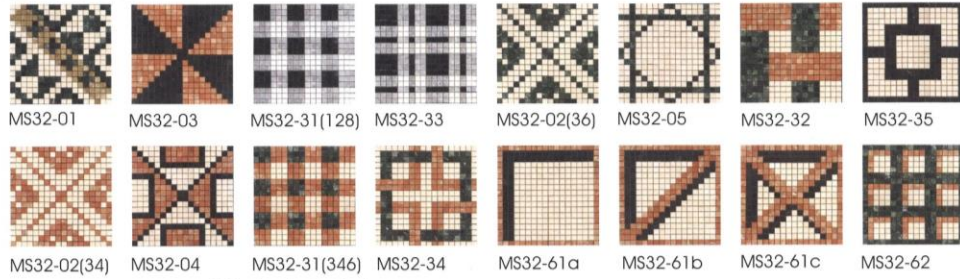

SDB13-04
240mm x 300mm x 10mm

SDB13-06
200mm x 300mm x 10mm

SDB13-09
300mm x 300mm x 10mm

SDB13-10
150mm x 300mm x 10mm

SDB13-13
150mm x 300mm x 10mm

SDB13-16
150mm x 300mm x 10mm

SDB13-19
150mm x 300mm x 10mm

Everlasting Styling

masterpieces made of genuine stone

Marble Mosaic

15mm x 15mm

Pattern

Material Colour

Checker

27mm x 27mm