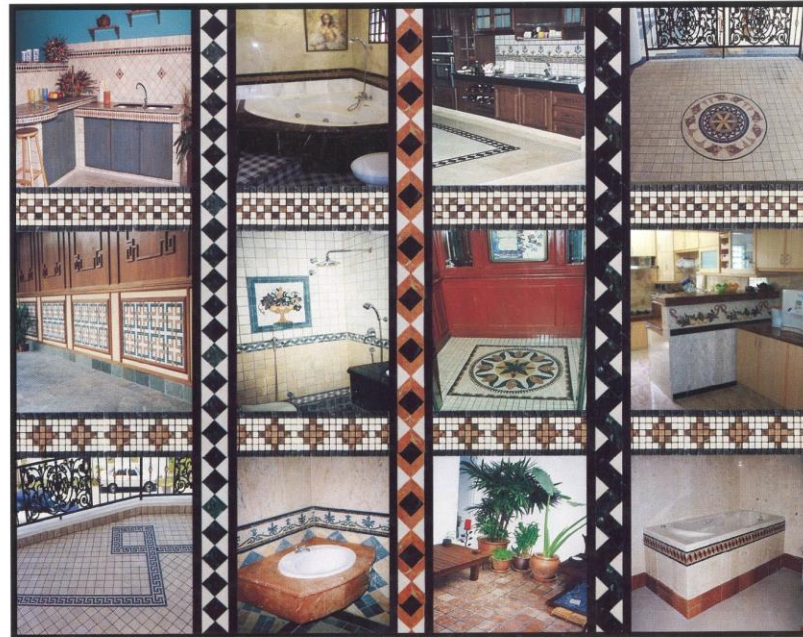

Polished Marble Border

Star Series

- 7mm thickness and chamfered edges.
- For wall installation together with marble, granite and ceramic tiles.
- Mounted on nylon mesh (back) and adhesive paper (front).

*E*legant & *S*uperior
Styling & Quality

The Stone Decoration Catalogue