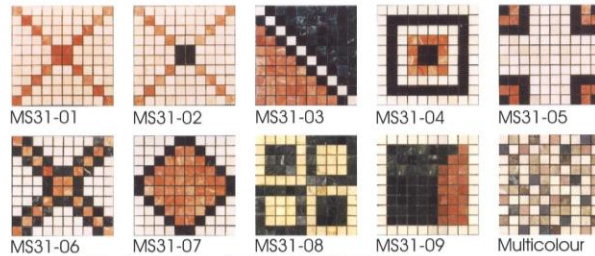

27mm x 27mm

Pattern

*Mosaic mounted on adhesive paper of 300mm x 300mm .
*Available in tumbled and polished finish.
*Marble being natural product subject to variation in colour and texture.
*Availability: ***-Good **-Moderate *-Poor