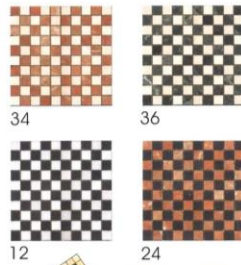

Everlasting Styling

masterpieces made of genuine stone

Marble Mosaic

15mm x 15mm

Pattern

Material Colour

Checker

27mm x 27mm